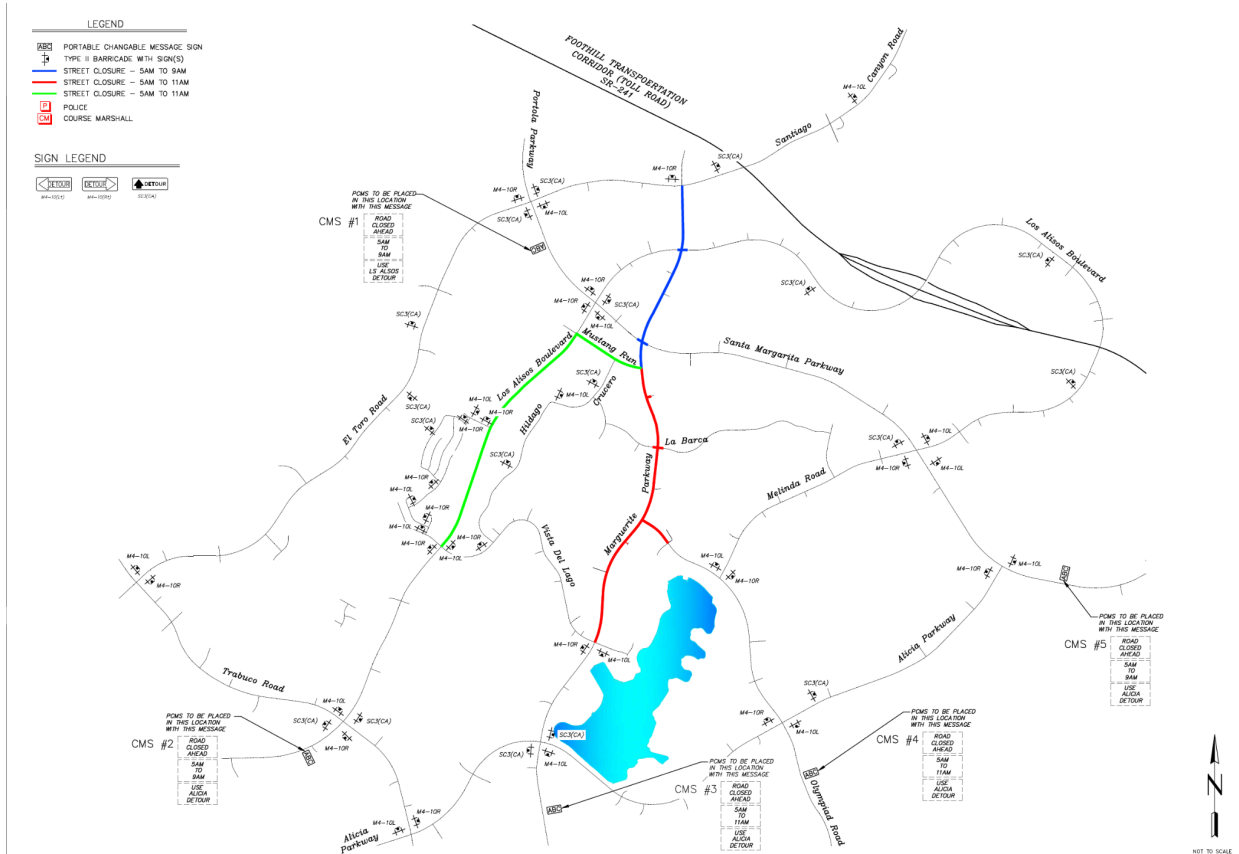

## Road Closures and Suggested Detour Routes

### Schedule of Closures

- Marguerite Parkway:** Mustang Run to El Toro Rd. {0500-0900 hours}
- Marguerite Parkway:** Vista del Lago to Mustang Run {0500-1100 hours}
- Los Alisos Blvd:** Vista del Lago to Mustang Rn {0500-1100 hours}
- Mustang Run:** Los Alisos Blvd to Marguerite Parkway {0500-1100 hours}
- Olympiad Road:** Melinda Rd to Marguerite {0500-1100hours}

### Notes

Lake MV will remain open to athletes and lake members.

Vista Del Lago Will Remain Open

Additional intersections may incur delays.

Contact: [info@octrseries.com](mailto:info@octrseries.com) - 760.713.3353 - [www.octrseries.com](http://www.octrseries.com)